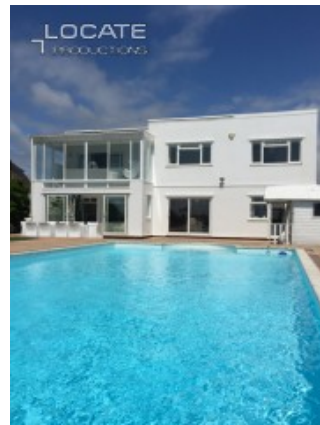

LOCATE PRODUCTIONS UNIT 11, SPACES BUSINESS CENTRE
INGATE PLACE, LONDON SW8 3NS

- > TEL: +44 (0)20 7978 1688
- > E: LOCATE@LOCATEPRODUCTIONS.COM
- WWW.LOCATEPRODUCTIONS.COM

Location Name: White Beach House | Location Reference ID: 3665