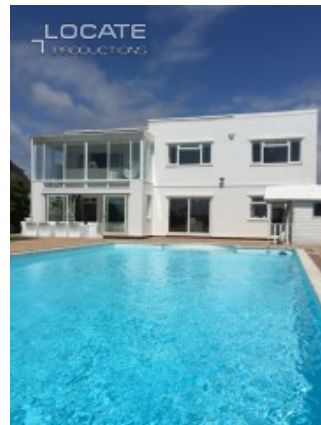

LOCATE PRODUCTIONS UNIT 11, SPACES BUSINESS CENTRE
INGATE PLACE, LONDON SW8 3NS

- > TEL: +44 (0)20 7978 1688
- > E: LOCATE@LOCATEPRODUCTIONS.COM
- WWW.LOCATEPRODUCTIONS.COM

Location Name: White Beach House | Location Reference ID: 3665