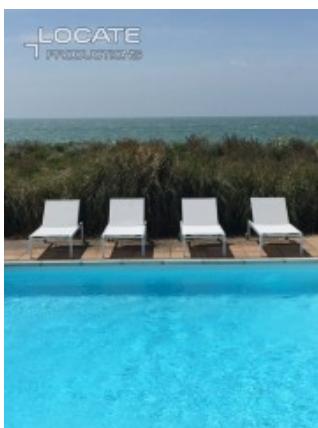

LOCATE PRODUCTIONS UNIT 11, SPACES BUSINESS CENTRE
INGATE PLACE, LONDON SW8 3NS

> TEL: +44 (0)20 7978 1688
> E: LOCATE@LOCATEPRODUCTIONS.COM
WWW.LOCATEPRODUCTIONS.COM

Location Name: White Beach House | Location Reference ID: 3665