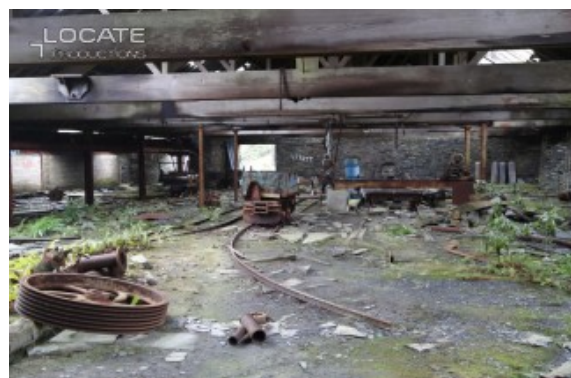

LOCATE PRODUCTIONS UNIT 11, SPACES BUSINESS CENTRE
INGATE PLACE, LONDON SW8 3NS

- > TEL: +44 (0)20 7978 1688
- > E: LOCATE@LOCATEPRODUCTIONS.COM
- WWW.LOCATEPRODUCTIONS.COM

Location Name: Derelict Slate | Location Reference ID: 4609