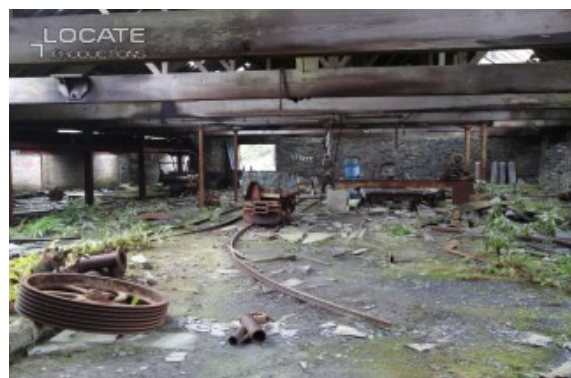

LOCATE PRODUCTIONS UNIT 11, SPACES BUSINESS CENTRE
INGATE PLACE, LONDON SW8 3NS

> TEL: +44 (0)20 7978 1688
> E: LOCATE@LOCATEPRODUCTIONS.COM
WWW.LOCATEPRODUCTIONS.COM

Location Name: Derelict Slate | Location Reference ID: 4609