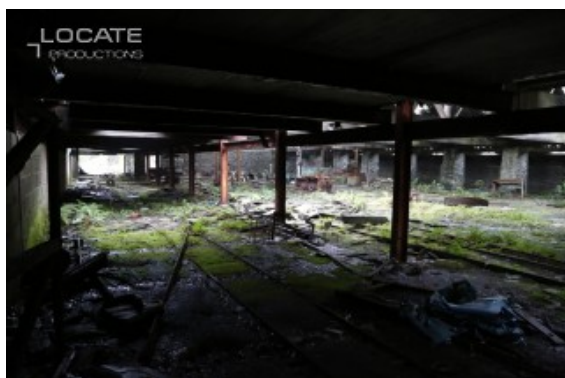

LOCATE PRODUCTIONS UNIT 11, SPACES BUSINESS CENTRE
INGATE PLACE, LONDON SW8 3NS

> TEL: +44 (0)20 7978 1688
> E: LOCATE@LOCATEPRODUCTIONS.COM
WWW.LOCATEPRODUCTIONS.COM

Location Name: Derelict Slate | Location Reference ID: 4609