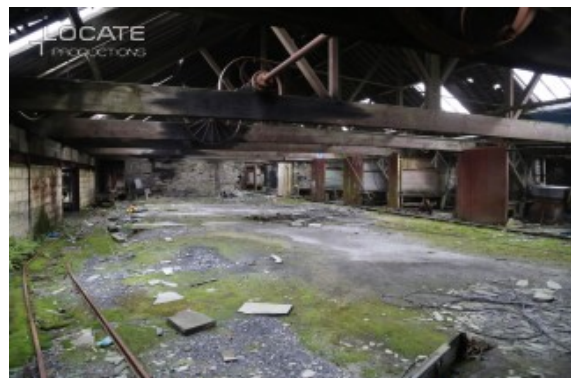

LOCATE PRODUCTIONS UNIT 11, SPACES BUSINESS CENTRE
INGATE PLACE, LONDON SW8 3NS

> TEL: +44 (0)20 7978 1688
> E: LOCATE@LOCATEPRODUCTIONS.COM
WWW.LOCATEPRODUCTIONS.COM

Location Name: Derelict Slate | Location Reference ID: 4609