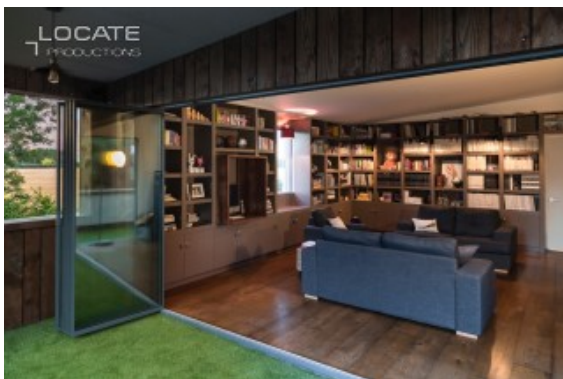

LOCATE PRODUCTIONS UNIT 11, SPACES BUSINESS CENTRE
INGATE PLACE, LONDON SW8 3NS

- > TEL: +44 (0)20 7978 1688
- > E: LOCATE@LOCATEPRODUCTIONS.COM
- WWW.LOCATEPRODUCTIONS.COM

Location Name: Cherry House | Location Reference ID: 3350