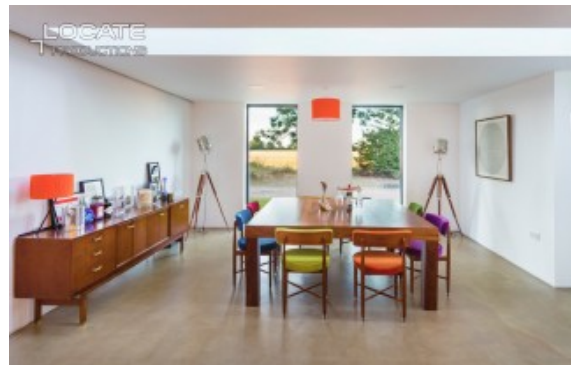

LOCATE PRODUCTIONS UNIT 11, SPACES BUSINESS CENTRE
INGATE PLACE, LONDON SW8 3NS

- > TEL: +44 (0)20 7978 1688
- > E: LOCATE@LOCATEPRODUCTIONS.COM
- WWW.LOCATEPRODUCTIONS.COM

Location Name: Cherry House | Location Reference ID: 3350