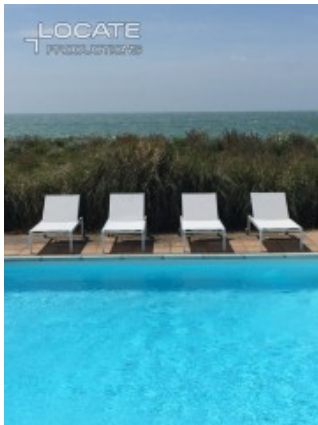

LOCATE PRODUCTIONS UNIT 11, SPACES BUSINESS CENTRE
INGATE PLACE, LONDON SW8 3NS

- > TEL: +44 (0)20 7978 1688
- > E: LOCATE@LOCATEPRODUCTIONS.COM
- WWW.LOCATEPRODUCTIONS.COM

Location Name: White Beach House | Location Reference ID: 3665