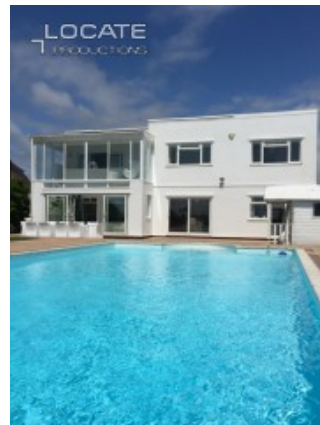

LOCATE PRODUCTIONS UNIT 11, SPACES BUSINESS CENTRE  
INGATE PLACE, LONDON SW8 3NS

- > TEL: +44 (0)20 7978 1688
- > E: LOCATE@LOCATEPRODUCTIONS.COM
- WWW.LOCATEPRODUCTIONS.COM

Location Name: White Beach House | Location Reference ID: 3665