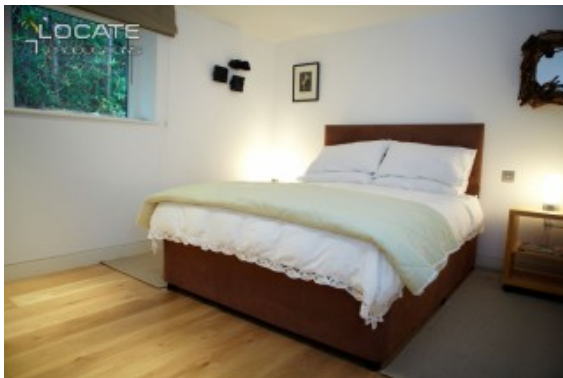

LOCATE PRODUCTIONS UNIT 11, SPACES BUSINESS CENTRE
INGATE PLACE, LONDON SW8 3NS

- > TEL: +44 (0)20 7978 1688
- > E: LOCATE@LOCATEPRODUCTIONS.COM
- WWW.LOCATEPRODUCTIONS.COM

Location Name: Modern Wood | Location Reference ID: 3721