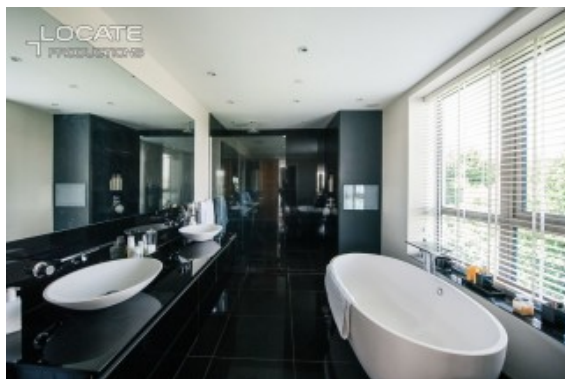

LOCATE PRODUCTIONS UNIT 11, SPACES BUSINESS CENTRE
INGATE PLACE, LONDON SW8 3NS

> TEL: +44 (0)20 7978 1688
> E: LOCATE@LOCATEPRODUCTIONS.COM
WWW.LOCATEPRODUCTIONS.COM

Location Name: Brighton Villa | Location Reference ID: 4310