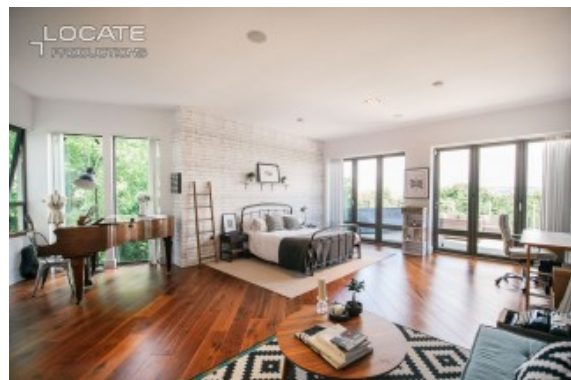

LOCATE PRODUCTIONS UNIT 11, SPACES BUSINESS CENTRE
INGATE PLACE, LONDON SW8 3NS

> TEL: +44 (0)20 7978 1688
> E: LOCATE@LOCATEPRODUCTIONS.COM
WWW.LOCATEPRODUCTIONS.COM

Location Name: Brighton Villa | Location Reference ID: 4310