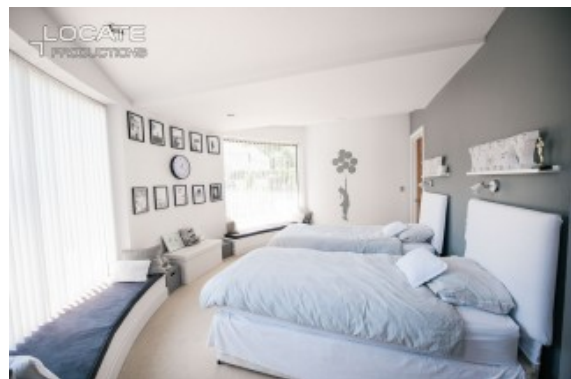

LOCATE PRODUCTIONS UNIT 11, SPACES BUSINESS CENTRE
INGATE PLACE, LONDON SW8 3NS

> TEL: +44 (0)20 7978 1688
> E: LOCATE@LOCATEPRODUCTIONS.COM
WWW.LOCATEPRODUCTIONS.COM

Location Name: Brighton Villa | Location Reference ID: 4310