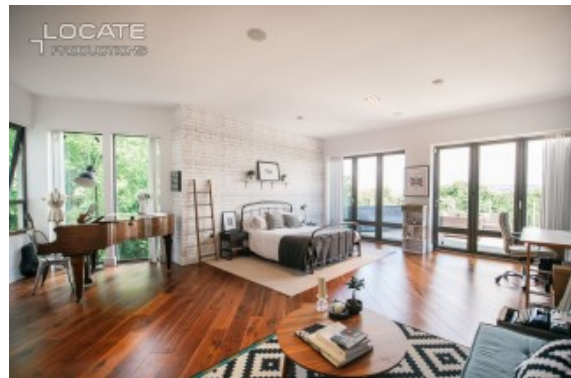

LOCATE PRODUCTIONS UNIT 11, SPACES BUSINESS CENTRE
INGATE PLACE, LONDON SW8 3NS

> TEL: +44 (0)20 7978 1688
> E: LOCATE@LOCATEPRODUCTIONS.COM
WWW.LOCATEPRODUCTIONS.COM

Location Name: Brighton Villa | Location Reference ID: 4310