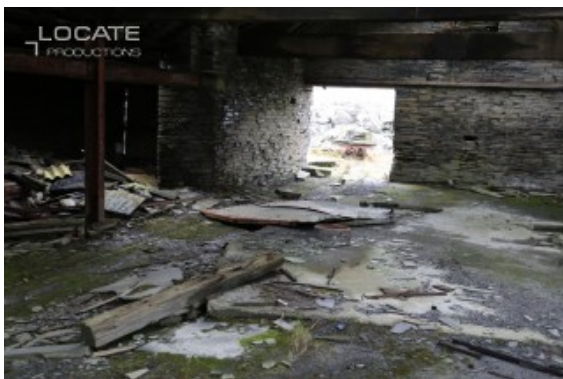

LOCATE PRODUCTIONS UNIT 11, SPACES BUSINESS CENTRE  
INGATE PLACE, LONDON SW8 3NS

> TEL: +44 (0)20 7978 1688  
> E: LOCATE@LOCATEPRODUCTIONS.COM  
WWW.LOCATEPRODUCTIONS.COM

Location Name: Derelict Slate | Location Reference ID: 4609