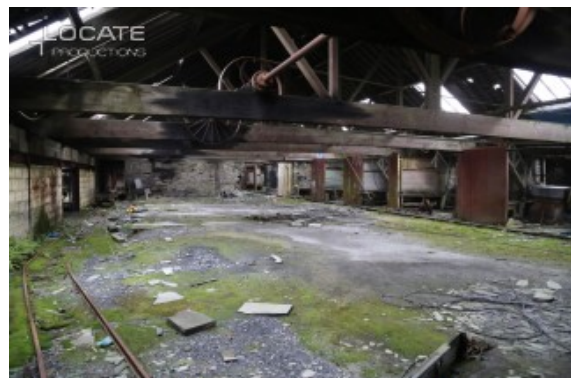

LOCATE PRODUCTIONS UNIT 11, SPACES BUSINESS CENTRE  
INGATE PLACE, LONDON SW8 3NS

> TEL: +44 (0)20 7978 1688  
> E: LOCATE@LOCATEPRODUCTIONS.COM  
WWW.LOCATEPRODUCTIONS.COM

Location Name: Derelict Slate | Location Reference ID: 4609