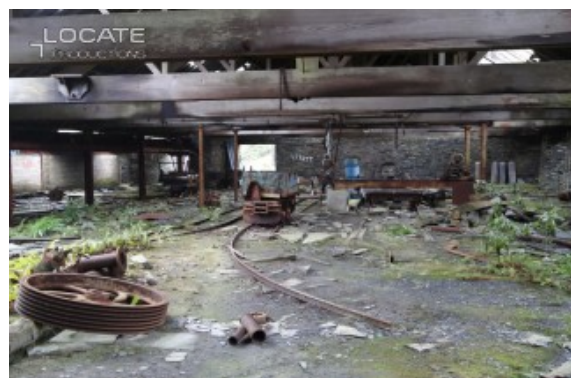

LOCATE PRODUCTIONS UNIT 11, SPACES BUSINESS CENTRE  
INGATE PLACE, LONDON SW8 3NS

> TEL: +44 (0)20 7978 1688  
> E: LOCATE@LOCATEPRODUCTIONS.COM  
WWW.LOCATEPRODUCTIONS.COM

Location Name: Derelict Slate | Location Reference ID: 4609