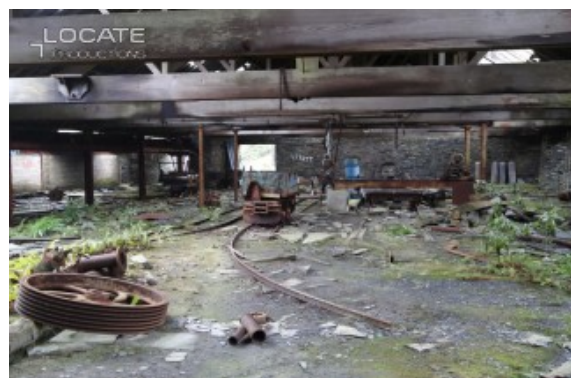

LOCATE PRODUCTIONS UNIT 11, SPACES BUSINESS CENTRE  
INGATE PLACE, LONDON SW8 3NS

- > TEL: +44 (0)20 7978 1688
- > E: LOCATE@LOCATEPRODUCTIONS.COM
- WWW.LOCATEPRODUCTIONS.COM

Location Name: Derelict Slate | Location Reference ID: 4609